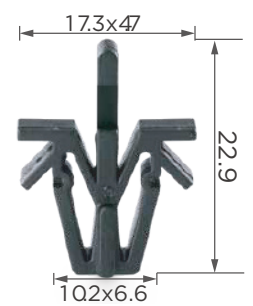

C0263

Material: Nylon
Color: Black
Grille