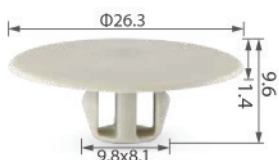

Material: Nylon
Color: Black
Clip

C0099

Material: Nylon
Color: Black
Seat, rear tray

C0119

Material: Nylon
Color: Black
Rear tray

C0146

Material: Nylon
Color: Black
Hood

C0217