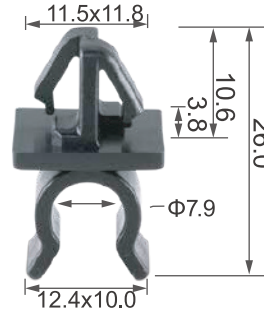

C3536

Material: Nylon
Color: Black
Hood prop rod support