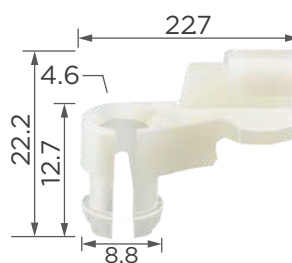

C0329

Material: Nylon
Color: White
Door handle & door lock system