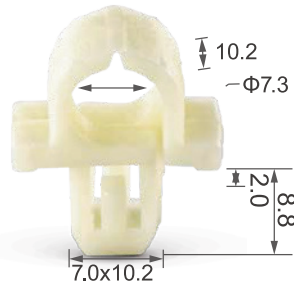

C0549

Material: Nylon
Color: Beige/ Original
Tube & cable routing clip