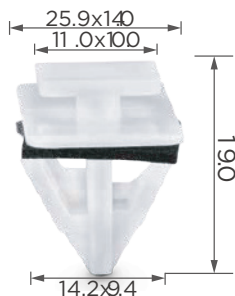

Specialized moulding clip

C0988

Material: POM
Color: White
Side moulding