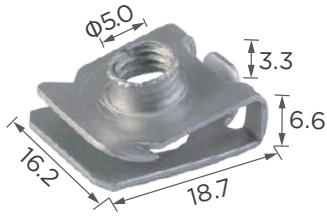

C0349

Material: Nylon
Color: White
Door handle & door lock system

C0350

Material: Nylon
Color: Yellow
Door handle & door lock system

C3210

Material: Nylon
Color: Black
Instrument & side panel clip

Metal u-type nut