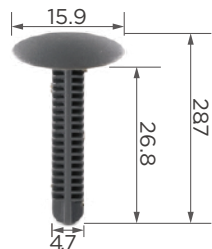

C0858

Material: Nylon
Color: Dark grey
Rear tray, trunk