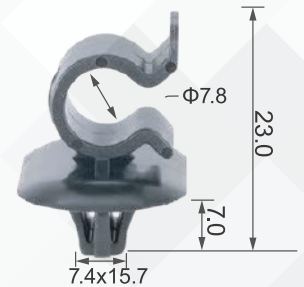

C3536

Material: Nylon
Color: Black
Cylinder cap

C0940

Material: Nylon
Color: Dark Grey
Hood proprod support, rear tray

C1331

Material: Nylon
Color: Black
Hood prop rod support, fuel supply system

C3536

Material: Nylon
Color: Black
Tube & cable routing clip