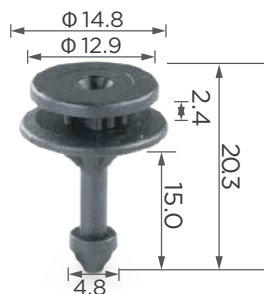

C1405

Material: Nylon
Color: Black
Fasteners