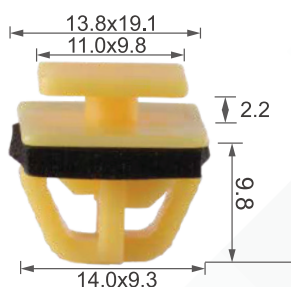

C0969

Material: POM
Color: Yellow
Side moulding, fender flare, rocker panel