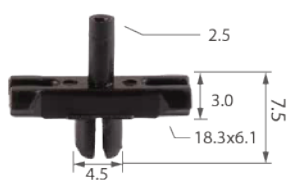

C0144

Material: Nylon
Color: Black
Fender shield

C0148

Material: Nylon
Color: Black
Cowl

C0181

Material: Nylon
Color: Black
Cowl, headlight, windshield washer, dashboard, spoiler

C0234

Material: Nylon
Color: Black
Side moulding