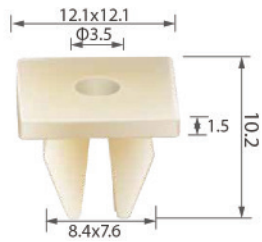

C1640

Material: Nylon
Color: White
Rear panel

C1642

Material: Nylon
Color: White
Rear bumper, wheelarch, rear tray

C1665

Material: Nylon
Color: White
Door panel

C1738

Material: Nylon
Color: Original
Rear bumper, taillamp, cowl,
rear tray