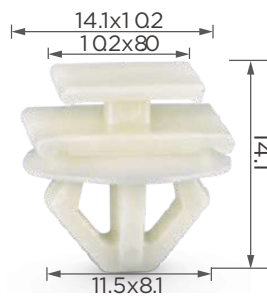

C1280

Material: POM
Color: Black
Grille, mirror