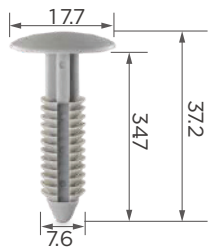

C0866

Material: Nylon
Color: Grey
Wheelarch