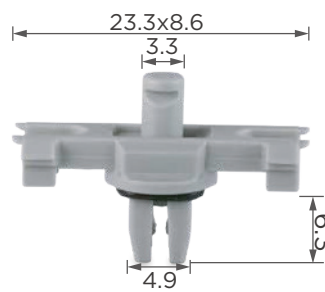

C3192

Material: POM
Color: Grey
Roof, side window