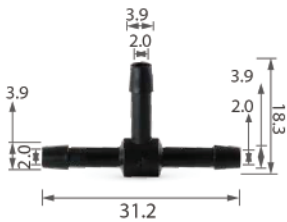

C0412

Material: Nylon
Color: Black
3-way tee connector