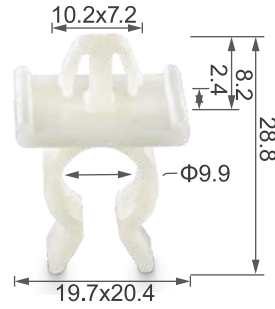

C3095

Material: Nylon
Color: Black
Front bumper, wheelarch

C0050

Material: Nylon
Color: White
Hood prop rod support

C0487

Material: Nylon
Color: Black
Tube & cable routing clip

C0488

Material: Nylon
Color: White
Hood prop rod support