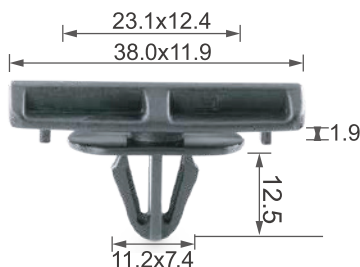

C0261

Material: Nylon
Color: Black
Side moulding, rocker panel