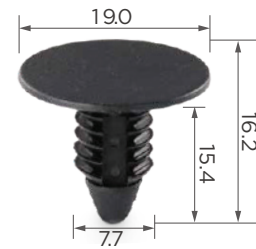

C0858

Material: Nylon
Color: Dark grey
Rear tray, trunk

C0866

Material: Nylon
Color: Grey
Wheelarch

C1227

Material: Nylon
Color: Black
Retainer

C1235

Material: Nylon
Color: Black/ Original
Retainer