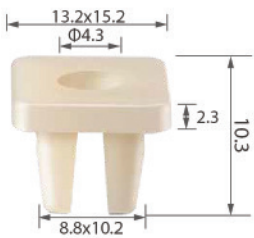

Material: Nylon
Color: White
Moulding, front end

C0031

Material: Nylon
Color: Black
Splash guard, wheelarch

C0032

Material: Nylon
Color: White
Door panel, liftgate

C0129

Material: Nylon
Color: White
Door panel