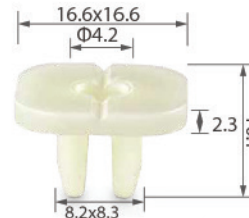

C0032

Material: Nylon
Color: White
Door panel, liftgate