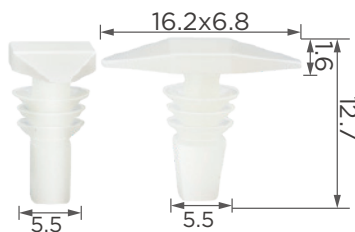

C0485

Material: Nylon
Color: White
Hood