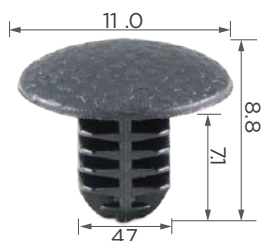

C3475

Material: Nylon
Color: Black
Seat, armbox, bumper, hood