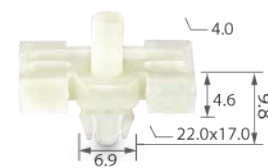

C0893

Material: POM
Color: Black
Rear door panel

C0899

Material: POM
Color: Black
Splash guard

C0999

Material: POM
Color: Black
Rear door panel

C0944

Material: Nylon
Color: White
Rocker panel