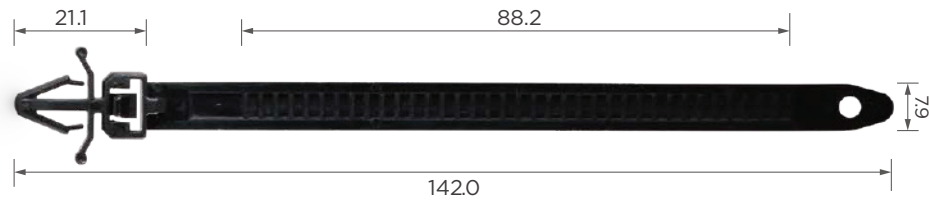

C0154

Material: Nylon
Color: Black
Winged arrow head push mount