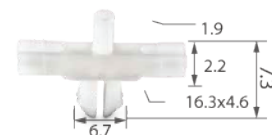

C0252

Material: Nylon
Color: Black
Expanding retainer