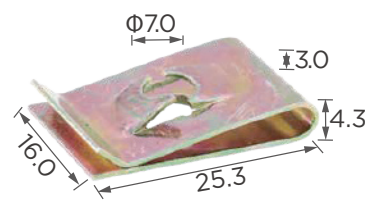

H2047

Color: Zinc coating
Style: Standard U-type nut
Twin prong impression no extrusion on leg
Panel