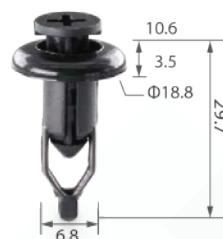

C0584

Material: Nylon
Color: Black
Front and rear bumper