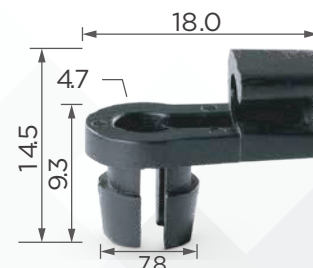

C3210

Material: Nylon
Color: Black
Instrument & side panel clip