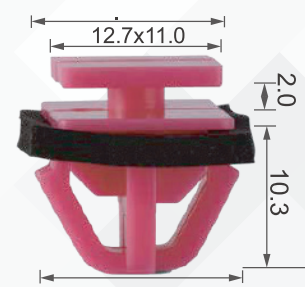

C1315

Material: POM
Color: Red
Side moulding, rocker panel