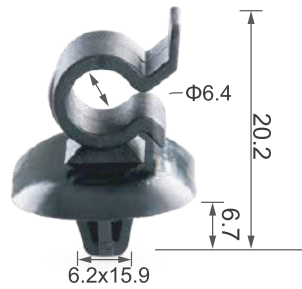

C3536

Material: Nylon
Color: Black
Hood prop rod support