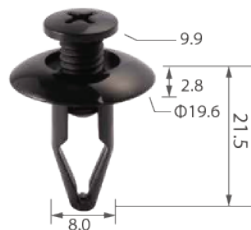

C0083

Material: Nylon
Color: Black
Grille, hood

C0088

Material: POM
Color: Black
Headlight, wheelarch, fuel pump, fender

C0090

Material: POM
Color: Black
Wheelarch, fuel pump

C0092

Material: Nylon
Color: Black
Fender support