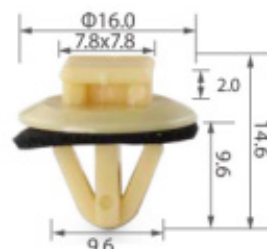

C0356

Material: POM
Color: Yellow
Rear panel trim strip