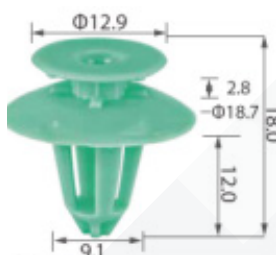

C0939

Material: POM
Color: Green
Door panel