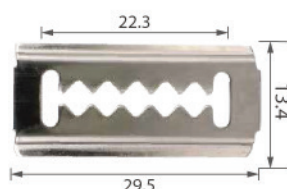

Specialized metal clip

C0984

Material: Metal
Color: Silver coating
Front and rear bumper