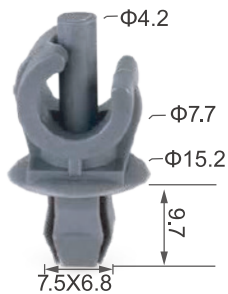

C0940

Material: Nylon
Color: Dark Grey
Hood proprod support, rear tray