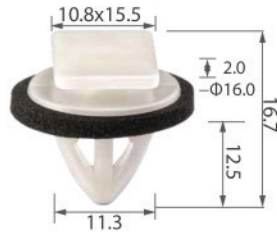

C1114

Material: POM
Color: White
Side moulding