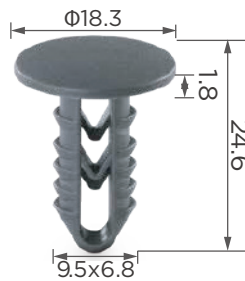

C0855

Material: Nylon
Color: Grey
Body cover