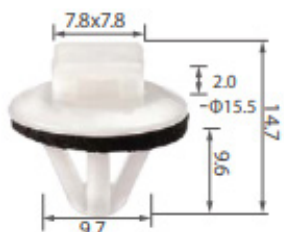

RUBBERFIT

We fit the best, best.

C0865

Material: Nylon
Color: Black
Elbow connector

C0056

Material: Nylon
Color: White/Grey
Door panel

C0166

Material: Nylon
Color: White/Grey
Door panel moulding,
rear moulding