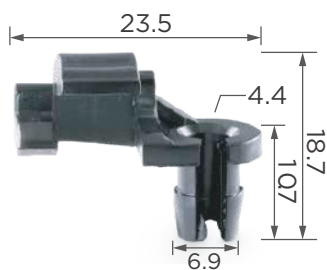

C0324

Material: Nylon
Color: Black
Door handle & door lock system