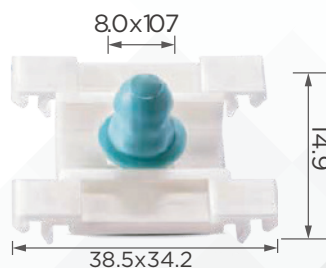

C0847

Material: POM
Color: White
Door side moulding