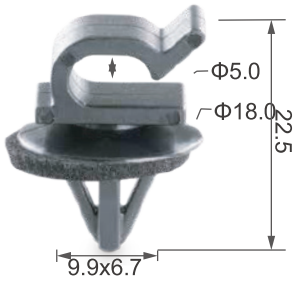

C0502

Material: Nylon
Color: Black
Side moulding, rear panel