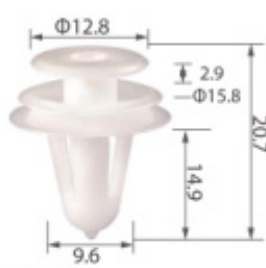

C0534

Material: POM
Color: White
Door panel