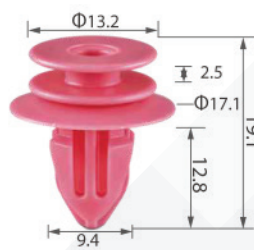

C3377

Material: POM
Color: Pink
Door panel, front head, window