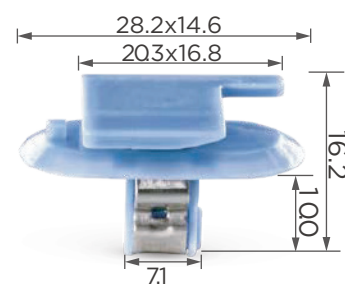

C3198

Material: POM
Color: Blue
Pillar