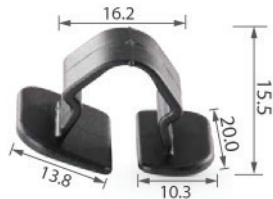

C1413

Material: Nylon
Color: Black
Hood insulation, rear tray