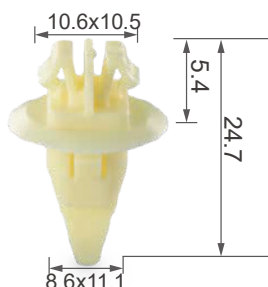

C3488

Material: POM
Color: Yellow
Fender flare