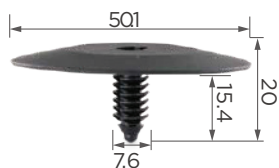

C0001

Material: Nylon
Color: Black
Hood insulation