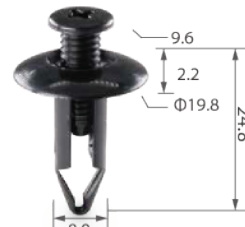

C0338

Material: Nylon
Color: Black
Backseat, engine, rocker panel