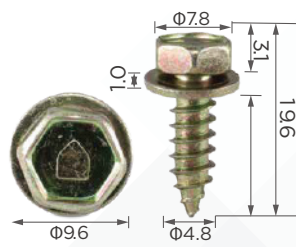

H2007

Head style: Phillips hexagon washer
 Position: Front bumper, splash guard
 Metric : X

H2038

Head style: Full-bearing hexagon washer
 Position: Wheelarch, rear bumper
 Metric : X

H2041

Head style: Phillips truss
 Position: Genuine screw
 Metric : X

H2124

Head style: Full-bearing hexagon washer
 Position: Genuine screw
 Metric : X

H2173

Head style: Full-bearing hexagon washer
 Position: Genuine screw
 Metric : X

H2192

Head style: Phillips hexagon washer
 Position: Front bumper, wheelarch, splash guard