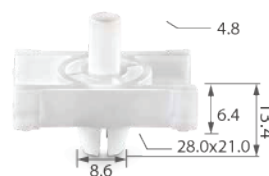

C1488

Material: PP
Color: Original
Side moulding, rocker panel