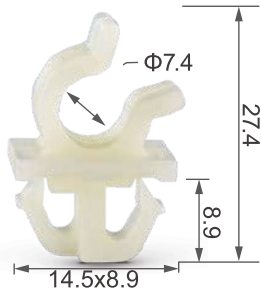

C0050

Material: Nylon
Color: White
Hood prop rod support