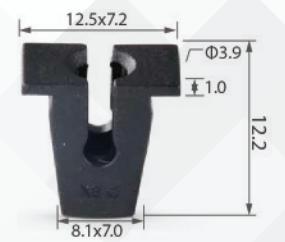

C0130

Material: Nylon
Color: White
Screw grommet

C0370

Material: Nylon
Color: White
Rear bumper, rear panel

C0664

Material: Nylon
Color: Black
Rocker panel, splash guard

C0952

Material: Nylon
Color: Black
Seat, armrest, fender, headlight, rear bumper