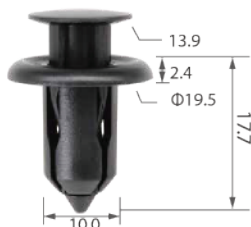

C0235

Material: Nylon
Color: Black
Body moulding

C0236

Material: Nylon
Color: Black
Rear bumper

C0252

Material: Nylon
Color: Black
Expanding retainer

C0283

Material: POM
Color: Black
Front and rear bumper, grille,
rear door panel, floor attachment