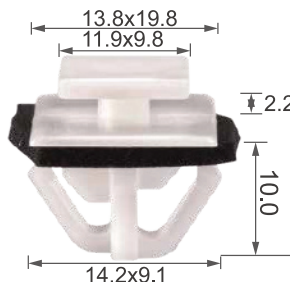

C3488

Material: POM
Color: White
Side moulding, fender flare, rocker paneling