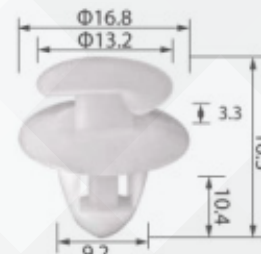

C0994

Material: Nylon
Color: Original
Door panel