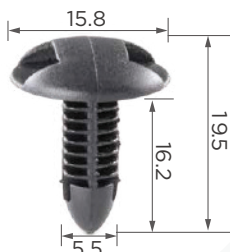

C0245

Material: Nylon
Color: Black
Luggage compartment door