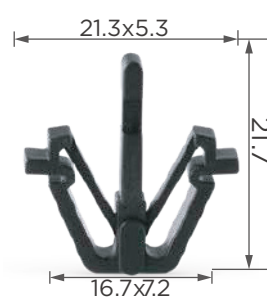

C0016

Material: POM
Color: Black
Grille