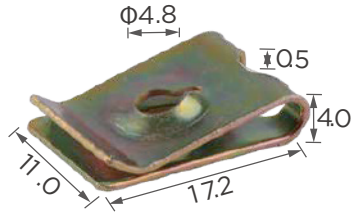

H2045

Color: Zinc coating
Style: Standard U-type nut
Relief notch corner turned up leg
Panel