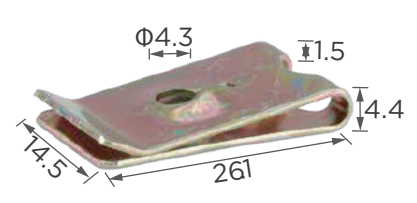

Color: Zinc coating
 Style: Standard U-type nut
 Twin prong impression no extrusion on leg
 Panel

H2048

Color: Zinc coating
 Style: Standard U-type nut
 Keyhole relief notch corner turned up
 Panel

Metal screw