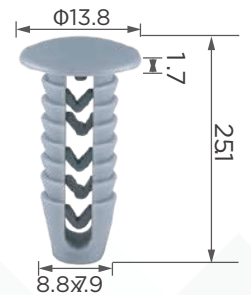

C0853

Material: Nylon
Color: Black
Front head

C0855

Material: Nylon
Color: Grey
Body cover

C1275

Material: Nylon
Color: Black
Trim clip

C3482

Material: Nylon
Color: Grey
Trim clip