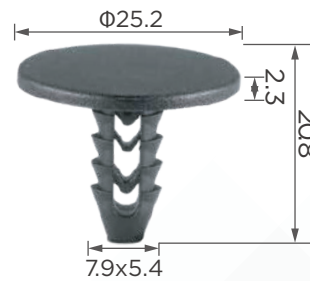

C1275

Material: Nylon
Color: Black
Trim clip