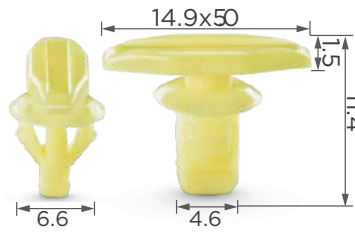

C0872

Material: POM
Color: Blue
Front and rear door weatherstrip, front bumper

C1472

Material: Nylon
Color: Black/ Yellow/ Green
Rear door weatherstrip

C1503

Material: POM
Color: Green/ White/ Orange/ etc.
Front and rear door weatherstrip