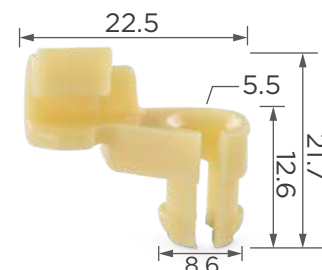

C0330

Material: Nylon
Color: Yellow
Door handle & door lock system