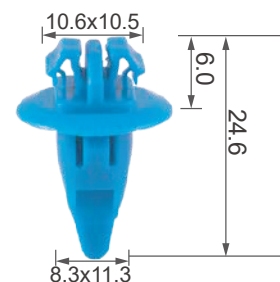

C1783

Material: Nylon
Color: Beige
Front bumper, tank filler cap

C0114

Material: Nylon
Color: Green
Side moulding, rocker panel

C0261

Material: Nylon
Color: Black
Side moulding, rocker panel

C0361

Material: Nylon
Color: Yellow
Rocker panel