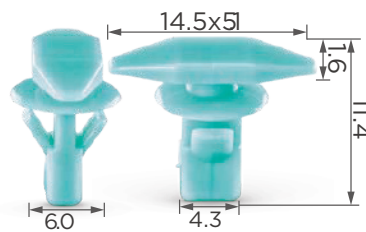

Material: Metal
Color: Silver coating
Clip

C0291

Material: Nylon
Color: Brown
Rear door weatherstrip, hood

C0485

Material: Nylon
Color: White
Hood

C0628

Material: POM
Color: Green/ Pink/ Light green
Instrument & side panel clip