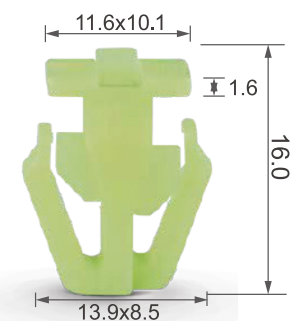

C0114

Material: Nylon
Color: Green
Side moulding, rocker panel