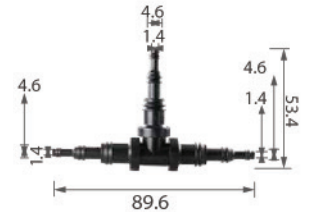

C0411

Material: ABS
Color: Black
3-way tee connector