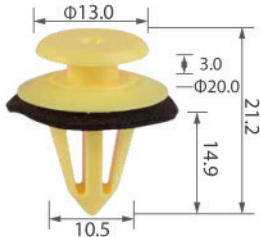

C1557

Material: Nylon
Color: Yellow
Door panel, windshield moulding