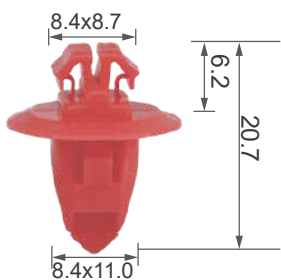

C0690

Material: POM
Color: Red
Fender flare