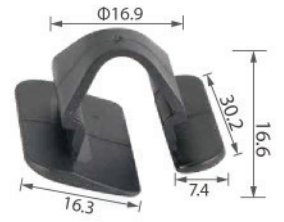

C0079

Material: Nylon
Color: Black
Hood

C1413

Material: Nylon
Color: Black
Hood insulation, rear tray

C3018

Material: POM
Color: Black
Hood insulation

C3169

Material: Nylon
Color: Black
Hood insulation