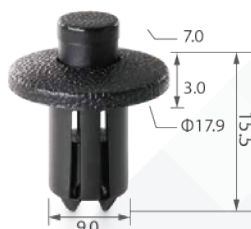

C0641

Material: POM
Color: Black
Rocker panel