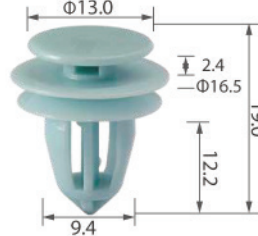

C1360

Material: POM
Color: Original
Door garnish