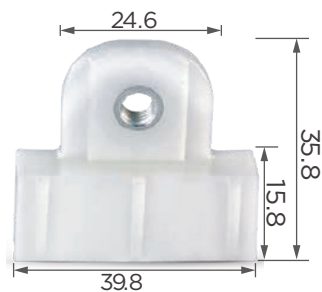

C1565

Material: POM
Color: White
Channel subassy, rear door glass