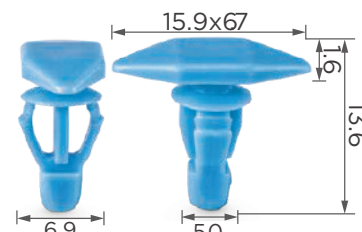

Material: Metal
Color: Silver coating
Clip

C0291

Material: Nylon
Color: Brown
Rear door weatherstrip, hood

C0485

Material: Nylon
Color: White
Hood

C0628

Material: POM
Color: Green/ Pink/ Light green
Instrument & side panel clip