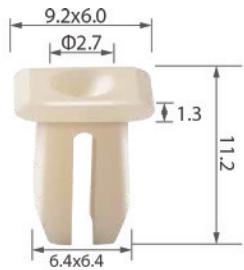

C3536

Material: Nylon
Color: Black
Hood prop rod support

C3536

Material: Nylon
Color: Black
Hood prop rod support

C3536

Material: Nylon
Color: Black
Hood prop rod support

Screw Grommet

C0024