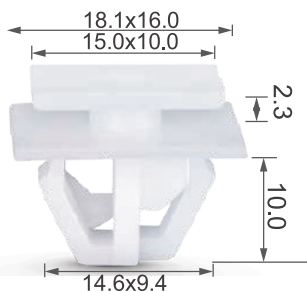

C0889

Material: POM
Color: White
Side moulding, fender flare, rocker panel