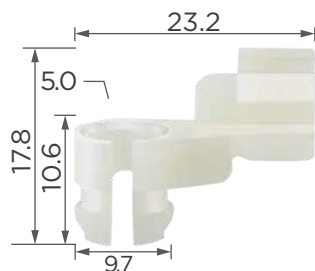

C0349

Material: Nylon
Color: White
Door handle & door lock system