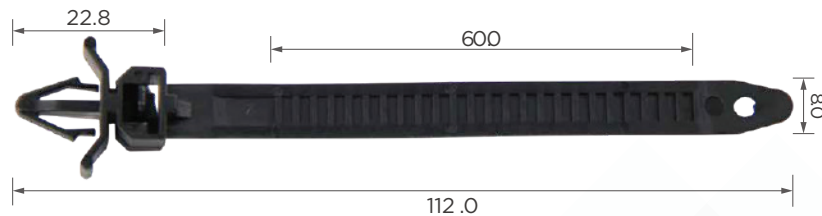

C0154

Material: Nylon
Color: Black
Winged arrow head push mount

C0232

Material: Nylon
Color: Black
O-set arrow slot tie

C0233

Material: Nylon
Color: Black
O-set arrow slot tie

C0279

Material: Nylon
Color: Black
Winged arrow head push mount