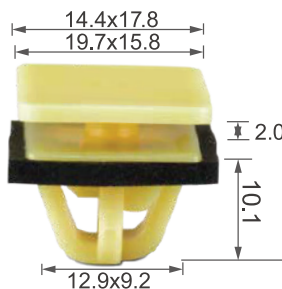

C1783

Material: Nylon
Color: Beige
Front bumper, tank filler cap

C0114

Material: Nylon
Color: Green
Side moulding, rocker panel

C0261

Material: Nylon
Color: Black
Side moulding, rocker panel

C0361

Material: Nylon
Color: Yellow
Rocker panel