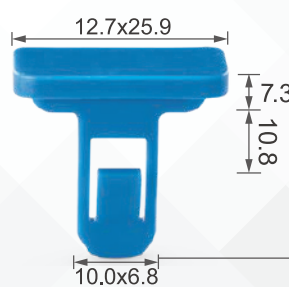

C0850

Material: POM
Color: Grey
Rear spoiler, side moulding

C0889

Material: POM
Color: White
Side moulding, fender flare, rocker panel

C0969

Material: POM
Color: Yellow
Side moulding, fender flare, rocker panel