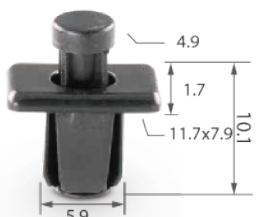

C0109

Material: Nylon
Color: Black
Front bumper, wheelarch, floor attachment, fender

C0110

Material: Nylon
Color: Black
Rear bumper

C0123

Material: Nylon
Color: Black
Radiator support, front bumper

C0133

Material: Nylon
Color: Black
Cowl