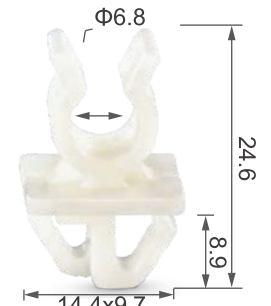

C0497

Material: Nylon
Color: Black
Tube & cable routing clip

C0502

Material: Nylon
Color: Black
Side moulding, rear panel

C0549

Material: Nylon
Color: Beige/ Original
Tube & cable routing clip

C3536

Material: Nylon
Color: Black
Cylinder cap