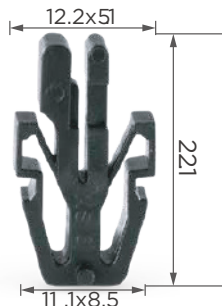

C1104

Material: Nylon
Color: Grey
Retainer

C1309

Material: Nylon
Color: Grey
Panel

C1007

Material: POM
Color: Blue
Fascia

C0014

Material: POM
Color: Black
Grille