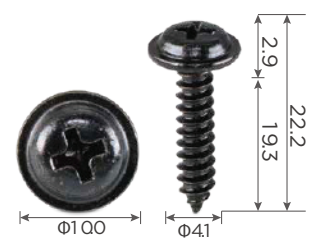

Color: Zinc coating
 Style: Standard U-type nut
 Twin prong impression no extrusion on leg
 Panel

H2048

Color: Zinc coating
 Style: Standard U-type nut
 Keyhole relief notch corner turned up
 Panel

Metal screw

H2007

Head style: Phillips hexagon washer
 Position: Front bumper, splash guard
 Metric : X

H2038

Head style: Full-bearing hexagon washer
 Position: Wheelarch, rear bumper
 Metric : X

H2041

Head style: Phillips truss
 Position: Genuine screw
 Metric : X